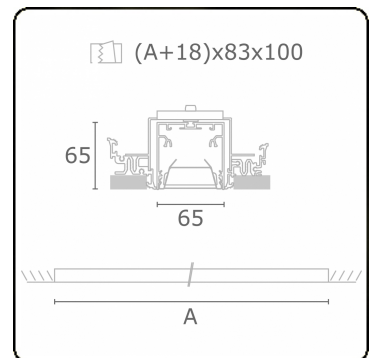

Rekta 65x65 Direct - VDT - HO 150mA - ANO
07.94020594-0001

Fixture details

Mounting	Ceiling recessed
Light emission	Direct
Fitting cover	VDT louvre
Protection rate	IP 20
Housing	Aluminium
Finish	anodized finish
Certificates	CE, ISO 9001

Electric details

Protection class	I
Supply	230V
Control gear box	Current driver

Lamp details

Lamptype	LED 4000K
Wattage	3,2W
Gross luminous flux	6030
Luminaire power	31,7W
Number	9
Lifetime LED module	L80/B10 > 72000h
Color tolerance	MacAdam 3
CRI	>80

Photometric details

UGR	<19
CIE Fluxcode	80 99 100 100 76

Dimensions

A	2524 mm
---	---------

Remarks

Recessed luminaire (trimless) - Direct - HO 150mA - BAP - ANO

ENERGY

Verrijgbaar op aanvraag.