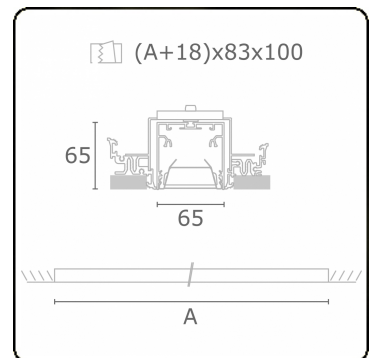

**Electric details**

Protection class	I
Supply	230V
Control gear box	Current driver

**Lamp details**

Lamptype	LED 4000K
Wattage	3,2W
Gross luminous flux	4020
Luminaire power	21,1W
Number	6
Lifetime LED module	L80/B10 > 72000h
Color tolerance	MacAdam 3
CRI	>80

**Photometric details**

UGR	<19
CIE Fluxcode	80 99 100 100 76

**Dimensions**

A	1684 mm
---	---------

**Remarks**

Recessed luminaire (trimless) - Direct - HO 150mA - BAP - ANO

**ENERGY**

Verrijgbaar op aanvraag.