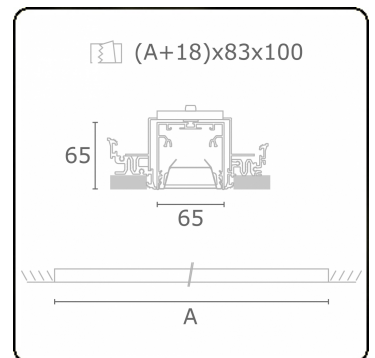

Electric details

Protection class	I
Supply	230V
Control gear box	Current driver

Lamp details

Lamptype	LED 4000K
Wattage	3,2W
Gross luminous flux	2680
Luminaire power	14,1W
Number	4
Lifetime LED module	L80/B10 > 72000h
Color tolerance	MacAdam 3
CRI	>80

Photometric details

UGR	<19
CIE Fluxcode	80 99 100 100 76

Dimensions

A	1124 mm
---	---------

Remarks

Recessed luminaire (trimless) - Direct - HO 150mA - BAP - ANO

ENERGY

Verrijgbaar op aanvraag.