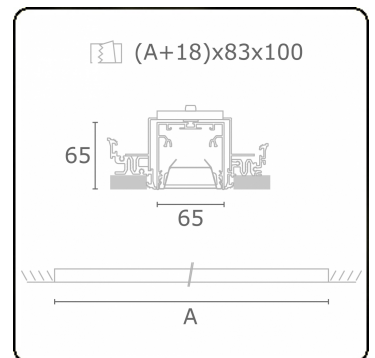

Electric details

Protection class	I
Supply	230V
Control gear box	Current driver DALI/TD

Lamp details

Lamptype	LED 3000K
Wattage	3,2W
Gross luminous flux	5760
Luminaire power	31,7W
Number	9
Lifetime LED module	L80/B10 > 72000h
Color tolerance	MacAdam 3
CRI	>80

Photometric details

UGR	<19
CIE Fluxcode	80 99 100 100 76

Dimensions

A	2524 mm
---	---------

Remarks

Recessed luminaire (trimless) - Direct - HO 150mA - BAP - ANO

ENERGY

Verrijgbaar op aanvraag.