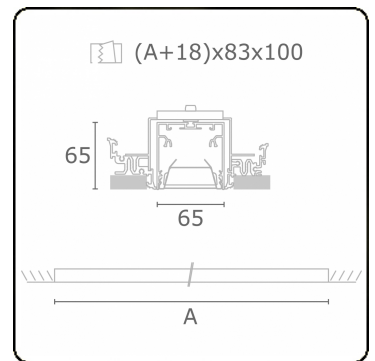

Electric details

Protection class	I
Supply	230V
Control gear box	Current driver DALI/TD

Lamp details

Lamptype	LED 3000K
Wattage	3,2W
Gross luminous flux	5120
Luminaire power	28,2W
Number	8
Lifetime LED module	L80/B10 > 72000h
Color tolerance	MacAdam 3
CRI	>80

Photometric details

UGR	<19
CIE Fluxcode	80 99 100 100 76

Dimensions

A	2244 mm
---	---------

Remarks

Recessed luminaire (trimless) - Direct - HO 150mA - BAP - ANO

ENERGY

Verrijgbaar op aanvraag.