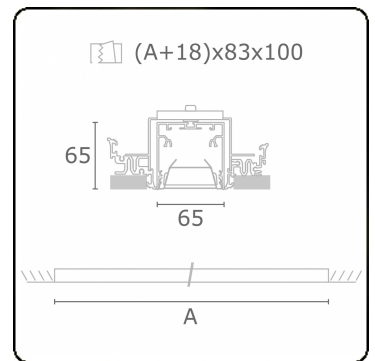

Electric details

Protection class	I
Supply	230V
Control gear box	Current driver

Lamp details

Lamptype	LED 3000K
Wattage	3,2W
Gross luminous flux	6400
Luminaire power	35,2W
Number	10
Lifetime LED module	L80/B10 > 72000h
Color tolerance	MacAdam 3
CRI	>80

Photometric details

UGR	<19
CIE Fluxcode	80 99 100 100 76

Dimensions

A	2804 mm
---	---------

Remarks

Recessed luminaire (trimless) - Direct - HO 150mA - BAP - ANO

ENERGY

Verrijgbaar op aanvraag.