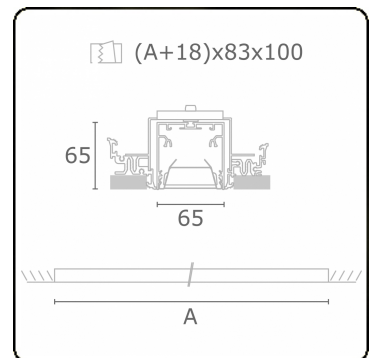

Electric details

Protection class	I
Supply	230V
Control gear box	Current driver

Lamp details

Lamptype	LED 3000K
Wattage	3,2W
Gross luminous flux	2560
Luminaire power	14,1W
Number	4
Lifetime LED module	L80/B10 > 72000h
Color tolerance	MacAdam 3
CRI	>80

Photometric details

UGR	<19
CIE Fluxcode	80 99 100 100 76

Dimensions

A	1124 mm
---	---------

Remarks

Recessed luminaire (trimless) - Direct - HO 150mA - BAP - ANO

ENERGY

Verrijgbaar op aanvraag.