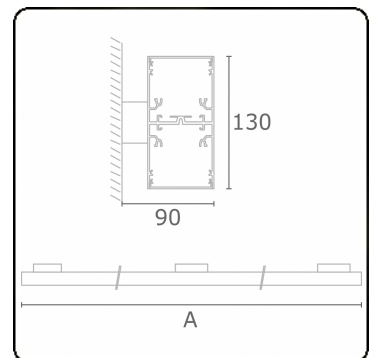

Photometric details

UGR	>19
CIE Fluxcode	49 80 96 100 70
CIE Fluxcode Indirect	00 00 00 00 70

Dimensions

A	850 mm
---	--------

Remarks

Wall luminaire - Direct/Indirect - HO 150mA - satin (flush) - ANO

ENERGY