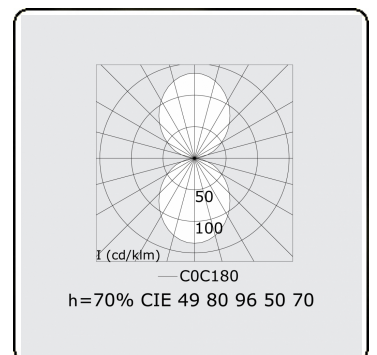

Rekta 65x130 Direct/Indirect - satin - HO 150mA - ANO
06.94504534-0001

Fixture details

Mounting	Wall
Light emission	Direct-Indirect
Fitting cover	satin diffusor
Protection rate	IP 20
Housing	Aluminium
Finish	anodized finish
Certificates	CE, ISO 9001

Electric details

Protection class	I
Supply	230V
Control gear box	Current driver DALI/TD

Lamp details

Lamptype	LED 4000K
Wattage	3,2W
Gross luminous flux	4020
Luminaire power	21,1W
Number	6
Lifetime LED module	L80/B10 > 72000h
Color tolerance	MacAdam 3
CRI	>80

Photometric details

UGR	>19
CIE Fluxcode	49 80 96 100 70
CIE Fluxcode Indirect	00 00 00 00 70

Dimensions

A	850 mm
---	--------

Remarks

Wall luminaire - Direct/Indirect - HO 150mA - satin (flush) - ANO

ENERGY