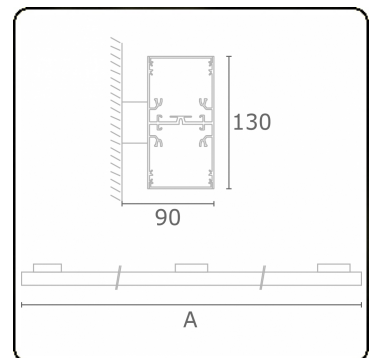

**Photometric details**

UGR	>19
CIE Fluxcode	49 80 96 100 70
CIE Fluxcode Indirect	00 00 00 00 70

**Dimensions**

A	570 mm
---	--------

**Remarks**

Wall luminaire - Direct/Indirect - HO 150mA - satin (flush) - ANO