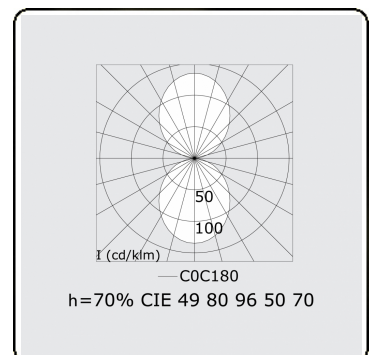

Rekta 65x130 Direct/Indirect - satin - HO 150mA - ANO  
06.94504524-0001

**Fixture details**

Mounting	Wall
Light emission	Direct-Indirect
Fitting cover	satin diffusor
Protection rate	IP 20
Housing	Aluminium
Finish	anodized finish
Certificates	CE, ISO 9001

**Electric details**

Protection class	I
Supply	230V
Control gear box	Current driver DALI/TD

**Lamp details**

Lamptype	LED 4000K
Wattage	3,2W
Gross luminous flux	2680
Luminaire power	14,1W
Number	4
Lifetime LED module	L80/B10 > 72000h
Color tolerance	MacAdam 3
CRI	>80

**Photometric details**

UGR	>19
CIE Fluxcode	49 80 96 100 70
CIE Fluxcode Indirect	00 00 00 00 70

**Dimensions**

A	570 mm
---	--------

**Remarks**

Wall luminaire - Direct/Indirect - HO 150mA - satin (flush) - ANO