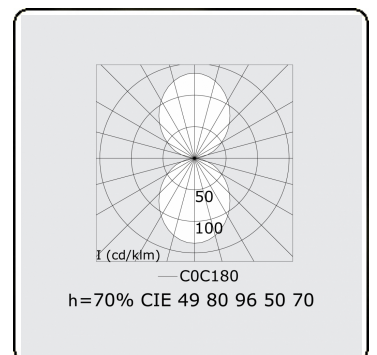

Rekta 65x130 Direct/Indirect - satin - HO 150mA - ANO
06.94504523-0001

Fixture details

Mounting	Wall
Light emission	Direct-Indirect
Fitting cover	satin diffusor
Protection rate	IP 20
Housing	Aluminium
Finish	anodized finish
Certificates	CE, ISO 9001

Electric details

Protection class	I
Supply	230V
Control gear box	Current driver DALI/TD

Lamp details

Lamptype	LED 3000K
Wattage	3,2W
Gross luminous flux	2560
Luminaire power	14,1W
Number	4
Lifetime LED module	L80/B10 > 72000h
Color tolerance	MacAdam 3
CRI	>80

Photometric details

UGR	>19
CIE Fluxcode	49 80 96 100 70
CIE Fluxcode Indirect	00 00 00 00 70

Dimensions

A	570 mm
---	--------

Remarks

Wall luminaire - Direct/Indirect - HO 150mA - satin (flush) - ANO

ENERGY