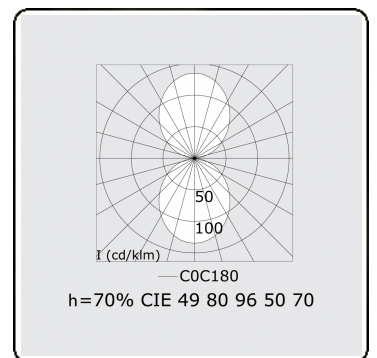

**Photometric details**

UGR	>19
CIE Fluxcode	49 80 96 100 70
CIE Fluxcode Indirect	00 00 00 00 70

**Dimensions**

A	850 mm
---	--------

**Remarks**

Wall luminaire - Direct/Indirect - HO 150mA - satin (flush) - ANO