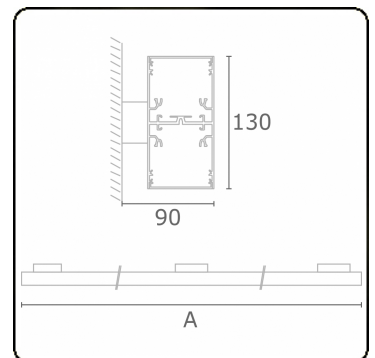

Photometric details

UGR	>19
CIE Fluxcode	49 80 96 100 70
CIE Fluxcode Indirect	00 00 00 00 70

Dimensions

A	1410 mm
---	---------

Remarks

Wall luminaire - Direct/Indirect - HO 150mA - satin (flush) - ANO

ENERGY