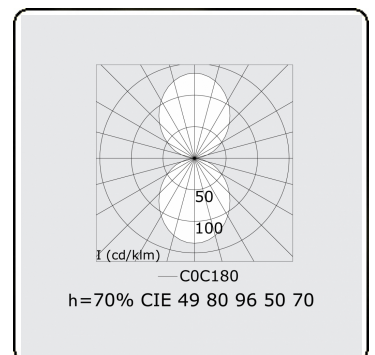

Rekta 65x130 Direct/Indirect - satin - HO 150mA - ANO
06.94504554-0001

Fixture details

Mounting	Wall
Light emission	Direct-Indirect
Fitting cover	satin diffusor
Protection rate	IP 20
Housing	Aluminium
Finish	anodized finish
Certificates	CE, ISO 9001

Electric details

Protection class	I
Supply	230V
Control gear box	Current driver DALI/TD

Lamp details

Lamptype	LED 4000K
Wattage	3,2W
Gross luminous flux	6700
Luminaire power	35,2W
Number	10
Lifetime LED module	L80/B10 > 72000h
Color tolerance	MacAdam 3
CRI	>80

Photometric details

UGR	>19
CIE Fluxcode	49 80 96 100 70
CIE Fluxcode Indirect	00 00 00 00 70

Dimensions

A	1410 mm
---	---------

Remarks

Wall luminaire - Direct/Indirect - HO 150mA - satin (flush) - ANO

ENERGY