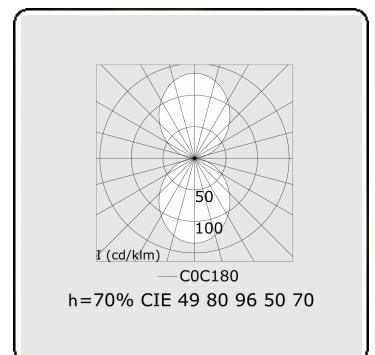

Rekta 65x130 Direct/Indirect - satin - HO 150mA - ANO
06.94500554-0001

Fixture details

Mounting	Wall
Light emission	Direct-Indirect
Fitting cover	satin diffusor
Protection rate	IP 20
Housing	Aluminium
Finish	anodized finish
Certificates	CE, ISO 9001

Electric details

Protection class	I
Supply	230V
Control gear box	Current driver

Lamp details

Lamptype	LED 4000K
Wattage	3,2W
Gross luminous flux	6700
Luminaire power	35,2W
Number	10
Lifetime LED module	L80/B10 > 72000h
Color tolerance	MacAdam 3
CRI	>80

Photometric details

UGR	>19
CIE Fluxcode	49 80 96 100 70
CIE Fluxcode Indirect	00 00 00 00 70

Dimensions

A	1410 mm
---	---------

Remarks

Wall luminaire - Direct/Indirect - HO 150mA - satin (flush) - ANO

ENERGY