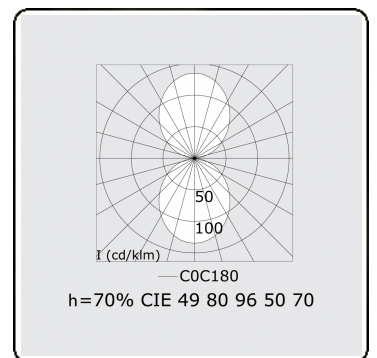

Rekta 65x130 Direct/Indirect - satin - HO 150mA - ANO
06.94504553-0001

Fixture details

Mounting	Wall
Light emission	Direct-Indirect
Fitting cover	satin diffusor
Protection rate	IP 20
Housing	Aluminium
Finish	anodized finish
Certificates	CE, ISO 9001

Electric details

Protection class	I
Supply	230V
Control gear box	Current driver DALI/TD

Lamp details

Lamptype	LED 3000K
Wattage	3,2W
Gross luminous flux	6400
Luminaire power	35,2W
Number	10
Lifetime LED module	L80/B10 > 72000h
Color tolerance	MacAdam 3
CRI	>80

Photometric details

UGR	>19
CIE Fluxcode	49 80 96 100 70
CIE Fluxcode Indirect	00 00 00 00 70

Dimensions

A	1410 mm
---	---------

Remarks

Wall luminaire - Direct/Indirect - HO 150mA - satin (flush) - ANO

ENERGY