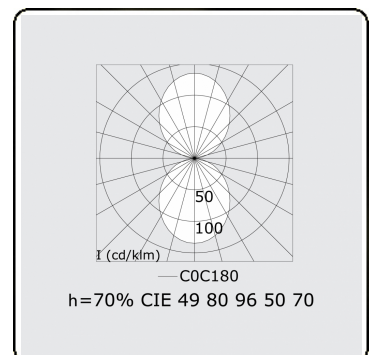

Rekta 65x130 Direct/Indirect - satin - HO 150mA - ANO
06.94504543-0001

Fixture details

Mounting	Wall
Light emission	Direct-Indirect
Fitting cover	satin diffusor
Protection rate	IP 20
Housing	Aluminium
Finish	anodized finish
Certificates	CE, ISO 9001

Electric details

Protection class	I
Supply	230V
Control gear box	Current driver DALI/TD

Lamp details

Lamptype	LED 3000K
Wattage	3,2W
Gross luminous flux	5120
Luminaire power	28,2W
Number	8
Lifetime LED module	L80/B10 > 72000h
Color tolerance	MacAdam 3
CRI	>80

Photometric details

UGR	>19
CIE Fluxcode	49 80 96 100 70
CIE Fluxcode Indirect	00 00 00 00 70

Dimensions

A	1130 mm
---	---------

Remarks

Wall luminaire - Direct/Indirect - HO 150mA - satin (flush) - ANO

ENERGY