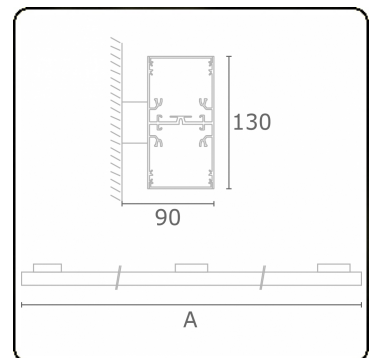

Photometric details

UGR	>19
CIE Fluxcode	49 80 96 100 70
CIE Fluxcode Indirect	00 00 00 00 70

Dimensions

A	1130 mm
---	---------

Remarks

Wall luminaire - Direct/Indirect - HO 150mA - satin (flush) - ANO

ENERGY