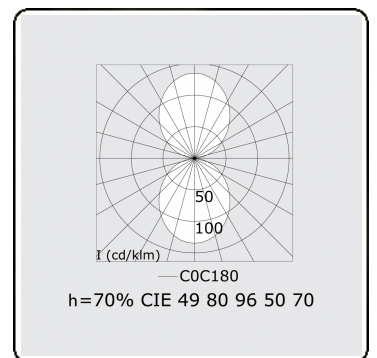

Photometric details

UGR	>19
CIE Fluxcode	49 80 96 100 70
CIE Fluxcode Indirect	00 00 00 00 70

Dimensions

A	1130 mm
---	---------

Remarks

Wall luminaire - Direct/Indirect - HO 150mA - satin (flush) - ANO

ENERGY