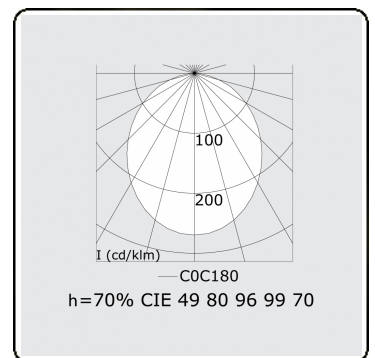

**Electric details**

Protection class	I
Supply	230V
Control gear box	Current driver DALI/TD

**Lamp details**

Lamptype	LED 4000K
Wattage	7,2W
Gross luminous flux	13400
Luminaire power	79,2W
Number	10
Lifetime LED module	L80/B10 > 72000h
Color tolerance	MacAdam 3
CRI	>80

**Photometric details**

UGR	>19
CIE Fluxcode	49 80 96 100 70

**Dimensions**

A	2810 mm
---	---------

**Remarks**

Ceiling luminaire - Direct - HO 325mA - satin - ANO

**ENERGY**

Verrijgbaar op aanvraag.