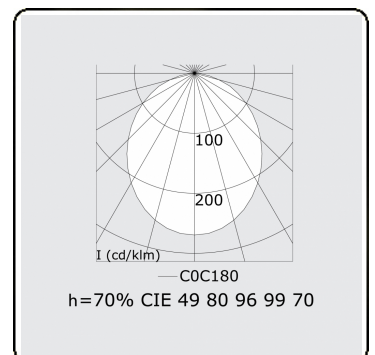

Rekta 65x65 Direct - satin - HO 325mA - ANO
05.94004664-0001

Fixture details

Mounting	Ceiling
Light emission	Direct
Fitting cover	satin diffusor
Protection rate	IP 20
Housing	Aluminium
Finish	anodized finish
Certificates	CE, ISO 9001

Electric details

Protection class	I
Supply	230V
Control gear box	Current driver DALI/TD

Lamp details

Lamptype	LED 4000K
Wattage	7,2W
Gross luminous flux	8040
Luminaire power	47,5W
Number	6
Lifetime LED module	L80/B10 > 72000h
Color tolerance	MacAdam 3
CRI	>80

Photometric details

UGR	>19
CIE Fluxcode	49 80 96 100 70

Dimensions

A	1690 mm
---	---------

Remarks

Ceiling luminaire - Direct - HO 325mA - satin - ANO

ENERGY

Verrijgbaar op aanvraag.