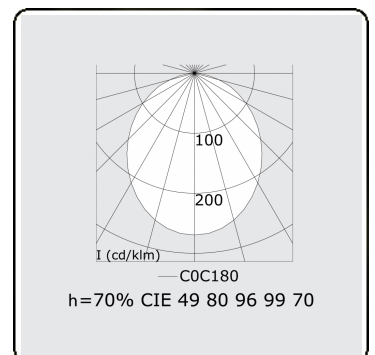

Rekta 65x65 Direct - satin - HO 325mA - ANO  
05.94004653-0001

**Fixture details**

Mounting	Ceiling
Light emission	Direct
Fitting cover	satin diffusor
Protection rate	IP 20
Housing	Aluminium
Finish	anodized finish
Certificates	CE, ISO 9001

**Electric details**

Protection class	I
Supply	230V
Control gear box	Current driver DALI/TD

**Lamp details**

Lamptype	LED 3000K
Wattage	7,2W
Gross luminous flux	6400
Luminaire power	39,6W
Number	5
Lifetime LED module	L80/B10 > 72000h
Color tolerance	MacAdam 3
CRI	>80

**Photometric details**

UGR	>19
CIE Fluxcode	49 80 96 100 70

**Dimensions**

A	1410 mm
---	---------

**Remarks**

Ceiling luminaire - Direct - HO 325mA - satin - ANO

**ENERGY**

Verrijgbaar op aanvraag.