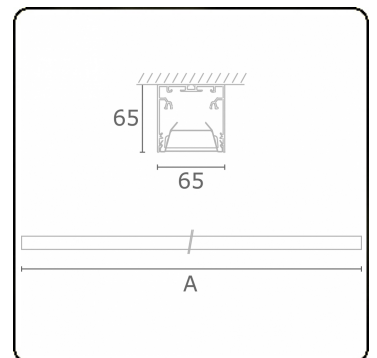

Rekta 65x65 Direct - VDT - HO 150mA - ANO
05.94024504-0001

Fixture details

Mounting	Ceiling
Light emission	Direct
Fitting cover	VDT louvre
Protection rate	IP 20
Housing	Aluminium
Finish	anodized finish
Certificates	CE, ISO 9001

Electric details

Protection class	I
Supply	230V
Control gear box	Current driver DALI/TD

Lamp details

Lamptype	LED 4000K
Wattage	3,2W
Gross luminous flux	6700
Luminaire power	35,2W
Number	10
Lifetime LED module	L80/B10 > 72000h
Color tolerance	MacAdam 3
CRI	>80

Photometric details

UGR	<19
CIE Fluxcode	80 99 100 100 76

Dimensions

A	2810 mm
---	---------

Remarks

Ceiling luminaire - Direct - HO 150mA - VDT - ANO

ENERGY

Verrijgbaar op aanvraag.