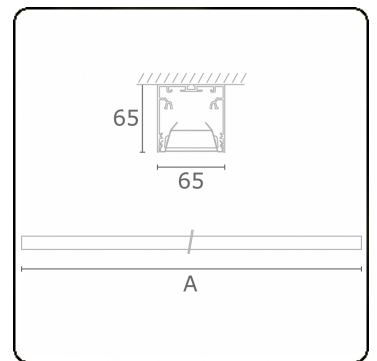

Rekta 65x65 Direct - VDT - HO 150mA - ANO
05.94024594-0001

Fixture details

Mounting	Ceiling
Light emission	Direct
Fitting cover	VDT louvre
Protection rate	IP 20
Housing	Aluminium
Finish	anodized finish
Certificates	CE, ISO 9001

Electric details

Protection class	I
Supply	230V
Control gear box	Current driver DALI/TD

Lamp details

Lamptype	LED 4000K
Wattage	3,2W
Gross luminous flux	6030
Luminaire power	31,7W
Number	9
Lifetime LED module	L80/B10 > 72000h
Color tolerance	MacAdam 3
CRI	>80

Photometric details

UGR	<19
CIE Fluxcode	80 99 100 100 76

Dimensions

A	2530 mm
---	---------

Remarks

Ceiling luminaire - Direct - HO 150mA - VDT - ANO

ENERGY

Verrijgbaar op aanvraag.