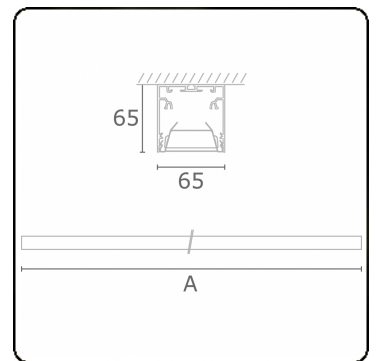

Rekta 65x65 Direct - VDT - HO 150mA - ANO  
05.94024574-0001

**Fixture details**

Mounting	Ceiling
Light emission	Direct
Fitting cover	VDT louvre
Protection rate	IP 20
Housing	Aluminium
Finish	anodized finish
Certificates	CE, ISO 9001

**Photometric details**

UGR	<19
CIE Fluxcode	80 99 100 100 76

**Dimensions**

A	1970 mm
---	---------

**Remarks**

Ceiling luminaire - Direct - HO 150mA - VDT - ANO

**ENERGY**

Verrijgbaar op aanvraag.