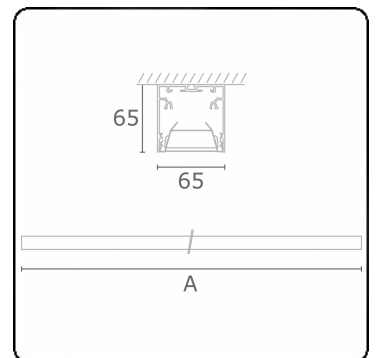

Rekta 65x65 Direct - VDT - HO 150mA - ANO
05.94020584-0001

Fixture details

Mounting	Ceiling
Light emission	Direct
Fitting cover	VDT louvre
Protection rate	IP 20
Housing	Aluminium
Finish	anodized finish
Certificates	CE, ISO 9001

Electric details

Protection class	I
Supply	230V
Control gear box	Current driver

Lamp details

Lamptype	LED 4000K
Wattage	3,2W
Gross luminous flux	5360
Luminaire power	28,2W
Number	8
Lifetime LED module	L80/B10 > 72000h
Color tolerance	MacAdam 3
CRI	>80

Photometric details

UGR	<19
CIE Fluxcode	80 99 100 100 76

Dimensions

A	2250 mm
---	---------

Remarks

Ceiling luminaire - Direct - HO 150mA - VDT - ANO

ENERGY

Verrijgbaar op aanvraag.