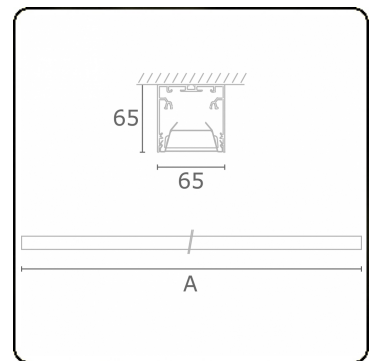

Rekta 65x65 Direct - VDT - HO 150mA - ANO
05.94024503-0001

Fixture details

| | |
|-----------------|-----------------|
| Mounting | Ceiling |
| Light emission | Direct |
| Fitting cover | VDT louvre |
| Protection rate | IP 20 |
| Housing | Aluminium |
| Finish | anodized finish |
| Certificates | CE, ISO 9001 |

Photometric details

| | |
|--------------|------------------|
| UGR | <19 |
| CIE Fluxcode | 80 99 100 100 76 |

Dimensions

| | |
|---|---------|
| A | 2810 mm |
|---|---------|

Remarks

Ceiling luminaire - Direct - HO 150mA - VDT - ANO