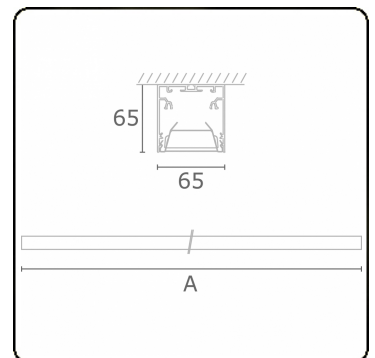

Rekta 65x65 Direct - VDT - HO 150mA - ANO
05.94024563-0001

Fixture details

Mounting	Ceiling
Light emission	Direct
Fitting cover	VDT louvre
Protection rate	IP 20
Housing	Aluminium
Finish	anodized finish
Certificates	CE, ISO 9001

Electric details

Protection class	I
Supply	230V
Control gear box	Current driver DALI/TD

Lamp details

Lamptype	LED 3000K
Wattage	3,2W
Gross luminous flux	3840
Luminaire power	21,1W
Number	6
Lifetime LED module	L80/B10 > 72000h
Color tolerance	MacAdam 3
CRI	>80

Photometric details

UGR	<19
CIE Fluxcode	80 99 100 100 76

Dimensions

A	1690 mm
---	---------

Remarks

Ceiling luminaire - Direct - HO 150mA - VDT - ANO

ENERGY

Verrijgbaar op aanvraag.