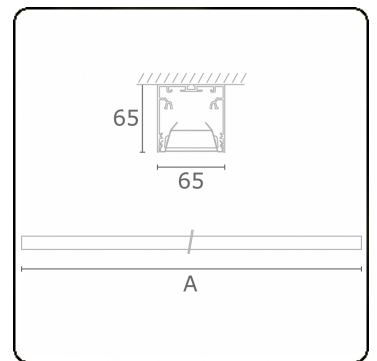

Rekta 65x65 Direct - VDT - HO 150mA - ANO
05.94020503-0001

Fixture details

Mounting	Ceiling
Light emission	Direct
Fitting cover	VDT louvre
Protection rate	IP 20
Housing	Aluminium
Finish	anodized finish
Certificates	CE, ISO 9001

Electric details

Protection class	I
Supply	230V
Control gear box	Current driver

Lamp details

Lamptype	LED 3000K
Wattage	3,2W
Gross luminous flux	6400
Luminaire power	35,2W
Number	10
Lifetime LED module	L80/B10 > 72000h
Color tolerance	MacAdam 3
CRI	>80

Photometric details

UGR	<19
CIE Fluxcode	80 99 100 100 76

Dimensions

A	2810 mm
---	---------

Remarks

Ceiling luminaire - Direct - HO 150mA - VDT - ANO

ENERGY

Verrijgbaar op aanvraag.