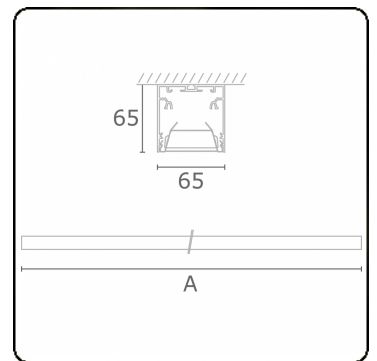

Rekta 65x65 Direct - VDT - HO 150mA - ANO
05.94020543-0001

Fixture details

Mounting	Ceiling
Light emission	Direct
Fitting cover	VDT louvre
Protection rate	IP 20
Housing	Aluminium
Finish	anodized finish
Certificates	CE, ISO 9001

Electric details

Protection class	I
Supply	230V
Control gear box	Current driver

Lamp details

Lamptype	LED 3000K
Wattage	3,2W
Gross luminous flux	2560
Luminaire power	14,1W
Number	4
Lifetime LED module	L80/B10 > 72000h
Color tolerance	MacAdam 3
CRI	>80

Photometric details

UGR	<19
CIE Fluxcode	80 99 100 100 76

Dimensions

A	1130 mm
---	---------

Remarks

Ceiling luminaire - Direct - HO 150mA - VDT - ANO

ENERGY

Verrijgbaar op aanvraag.