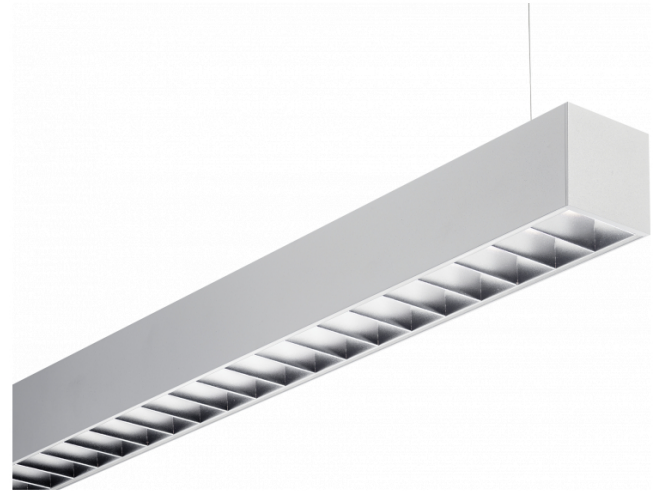

Rekta 65x65 Direct - VDT - HO 150mA - ANO
04.94024594-0001

Fixture details

Mounting	Pendant
Light emission	Direct
Fitting cover	VDT louvre
Protection rate	IP 20
Housing	Aluminium
Finish	anodized finish
Certificates	CE, ISO 9001

Electric details

Protection class	I
Supply	230V
Control gear box	Current driver DALI/TD

Lamp details

Lamptype	LED 4000K
Wattage	3,2W
Gross luminous flux	6030
Luminaire power	31,7W
Number	9
Lifetime LED module	L80/B10 > 72000h
Color tolerance	MacAdam 3
CRI	>80

Photometric details

UGR	<19
CIE Fluxcode	80 99 100 100 76

Dimensions

A	2530 mm
---	---------

Remarks

Suspended luminaire - Direct - HO 150mA - VDT - ANO

ENERGY

Verrijgbaar op aanvraag.