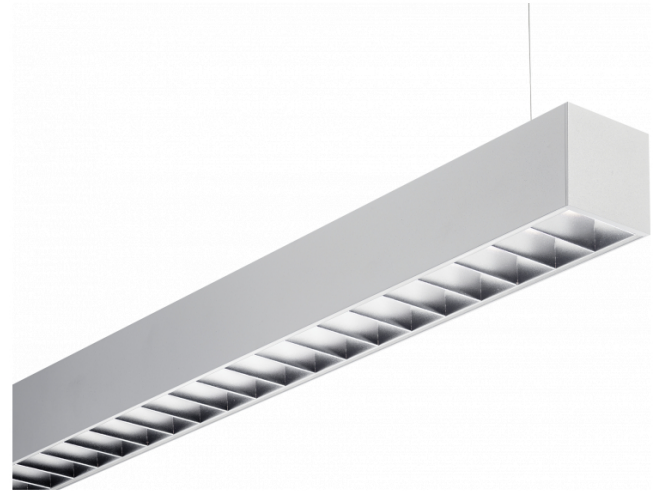

Rekta 65x65 Direct - VDT - HO 150mA - ANO  
04.94024564-0001

**Fixture details**

Mounting	Pendant
Light emission	Direct
Fitting cover	VDT louvre
Protection rate	IP 20
Housing	Aluminium
Finish	anodized finish
Certificates	CE, ISO 9001

**Electric details**

Protection class	I
Supply	230V
Control gear box	Current driver DALI/TD

**Lamp details**

Lamptype	LED 4000K
Wattage	3,2W
Gross luminous flux	4020
Luminaire power	21,1W
Number	6
Lifetime LED module	L80/B10 > 72000h
Color tolerance	MacAdam 3
CRI	>80

**Photometric details**

UGR	<19
CIE Fluxcode	80 99 100 100 76

**Dimensions**

A	1690 mm
---	---------

**Remarks**

Suspended luminaire - Direct - HO 150mA - VDT - ANO

**ENERGY**

Verrijgbaar op aanvraag.