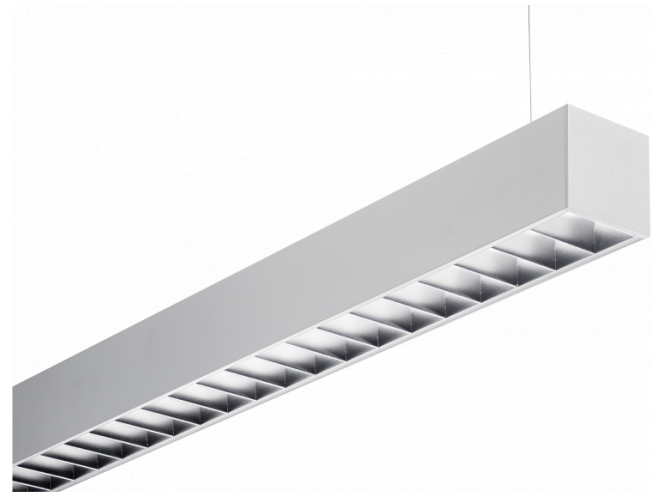

Rekta 65x65 Direct - VDT - HO 150mA - ANO
04.94020594-0001

Fixture details

Mounting	Pendant
Light emission	Direct
Fitting cover	VDT louvre
Protection rate	IP 20
Housing	Aluminium
Finish	anodized finish
Certificates	CE, ISO 9001

Electric details

Protection class	I
Supply	230V
Control gear box	Current driver

Lamp details

Lamptype	LED 4000K
Wattage	3,2W
Gross luminous flux	6030
Luminaire power	31,7W
Number	9
Lifetime LED module	L80/B10 > 72000h
Color tolerance	MacAdam 3
CRI	>80

Photometric details

UGR	<19
CIE Fluxcode	80 99 100 100 76

Dimensions

A	2530 mm
---	---------

Remarks

Suspended luminaire - Direct - HO 150mA - VDT - ANO

ENERGY

Verrijgbaar op aanvraag.