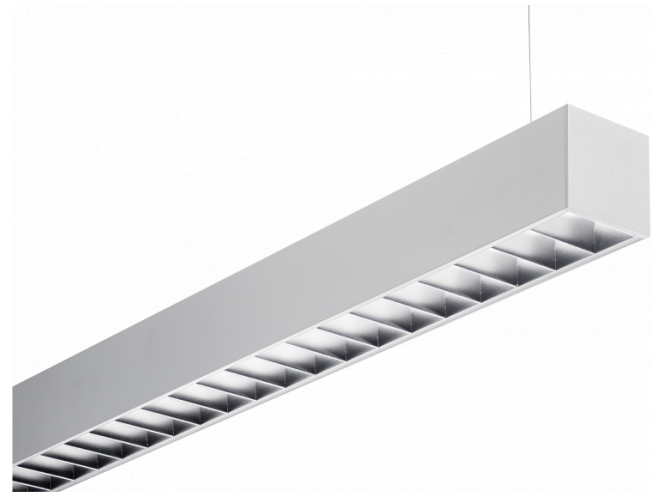

Rekta 65x65 Direct - VDT - HO 150mA - ANO  
04.94020574-0001

**Fixture details**

Mounting	Pendant
Light emission	Direct
Fitting cover	VDT louvre
Protection rate	IP 20
Housing	Aluminium
Finish	anodized finish
Certificates	CE, ISO 9001

**Electric details**

Protection class	I
Supply	230V
Control gear box	Current driver

**Lamp details**

Lamptype	LED 4000K
Wattage	3,2W
Gross luminous flux	4690
Luminaire power	24,6W
Number	7
Lifetime LED module	L80/B10 > 72000h
Color tolerance	MacAdam 3
CRI	>80

**Photometric details**

UGR	<19
CIE Fluxcode	80 99 100 100 76

**Dimensions**

A	1970 mm
---	---------

**Remarks**

Suspended luminaire - Direct - HO 150mA - VDT - ANO

**ENERGY**

Verrijgbaar op aanvraag.