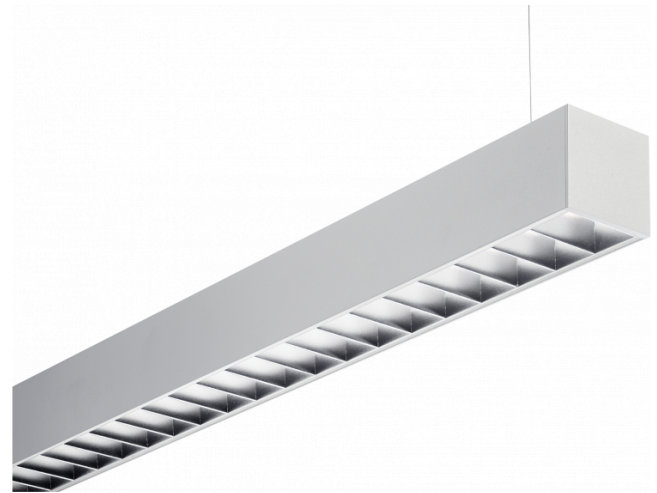

Rekta 65x65 Direct - VDT - HO 150mA - ANO
04.94024593-0001

Fixture details

Mounting	Pendant
Light emission	Direct
Fitting cover	VDT louvre
Protection rate	IP 20
Housing	Aluminium
Finish	anodized finish
Certificates	CE, ISO 9001

Electric details

Protection class	I
Supply	230V
Control gear box	Current driver DALI/TD

Lamp details

Lamptype	LED 3000K
Wattage	3,2W
Gross luminous flux	5760
Luminaire power	31,7W
Number	9
Lifetime LED module	L80/B10 > 72000h
Color tolerance	MacAdam 3
CRI	>80

Photometric details

UGR	<19
CIE Fluxcode	80 99 100 100 76

Dimensions

A	2530 mm
---	---------

Remarks

Suspended luminaire - Direct - HO 150mA - VDT - ANO

ENERGY

Verrijgbaar op aanvraag.