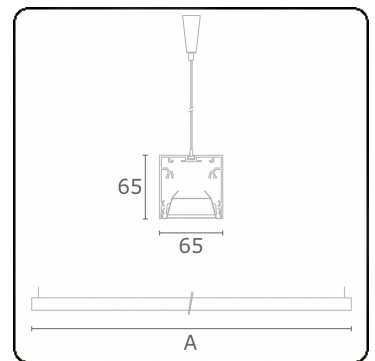

Rekta 65x65 Direct - VDT - HO 150mA - ANO
04.94024593-0001

Fixture details

Mounting	Pendant
Light emission	Direct
Fitting cover	VDT louvre
Protection rate	IP 20
Housing	Aluminium
Finish	anodized finish
Certificates	CE, ISO 9001

Electric details

Protection class	I
Supply	230V
Control gear box	Current driver DALI/TD

Lamp details

Lamptype	LED 3000K
Wattage	3,2W
Gross luminous flux	5760
Luminaire power	31,7W
Number	9
Lifetime LED module	L80/B10 > 72000h
Color tolerance	MacAdam 3
CRI	>80

Photometric details

UGR	<19
CIE Fluxcode	80 99 100 100 76

Dimensions

A	2530 mm
---	---------

Remarks

Suspended luminaire - Direct - HO 150mA - VDT - ANO

ENERGY

Verrijgbaar op aanvraag.