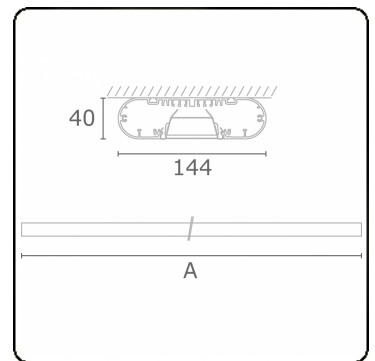

Ro-LED Direct - VDT - HO 150mA - ANO
05.92024544-0001

Fixture details

Mounting	Ceiling
Light emission	Direct
Fitting cover	VDT louvre
Protection rate	IP 20
Housing	Aluminium
Finish	anodized finish
Certificates	CE, ISO 9001

Electric details

Protection class	I
Supply	230V
Control gear box	Current driver DALI/TD

Lamp details

Lamptype	LED 4000K
Wattage	3,2W
Gross luminous flux	2680
Luminaire power	14,1W
Number	4
Lifetime LED module	L80/B10 > 72000h
Color tolerance	MacAdam 3
CRI	>80

Photometric details

UGR	<19
CIE Fluxcode	80 99 100 100 71

Dimensions

A	1130 mm
---	---------

Remarks

Ceiling luminaire - Direct - HO 150mA - VDT - ANO

ENERGY

Verrijgbaar op aanvraag.