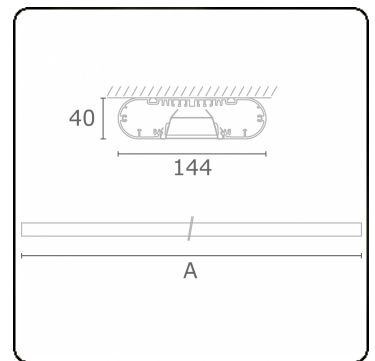

Ro-LED Direct - VDT - HO 150mA - ANO  
05.92024503-0001

**Fixture details**

Mounting	Ceiling
Light emission	Direct
Fitting cover	VDT louvre
Protection rate	IP 20
Housing	Aluminium
Finish	anodized finish
Certificates	CE, ISO 9001

**Electric details**

Protection class	I
Supply	230V
Control gear box	Current driver DALI/TD

**Lamp details**

Lamptype	LED 3000K
Wattage	3,2W
Gross luminous flux	6400
Luminaire power	35,2W
Number	10
Lifetime LED module	L80/B10 > 72000h
Color tolerance	MacAdam 3
CRI	>80

**Photometric details**

UGR	<19
CIE Fluxcode	80 99 100 100 71

**Dimensions**

A	2810 mm
---	---------

**Remarks**

Ceiling luminaire - Direct - HO 150mA - VDT - ANO

**ENERGY**

Verrijgbaar op aanvraag.