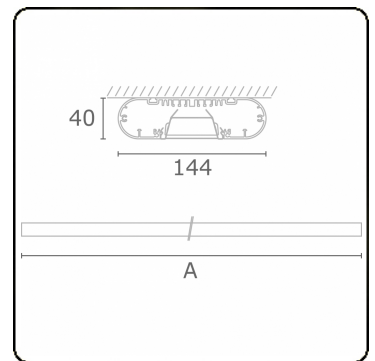

Ro-LED Direct - VDT - HO 150mA - ANO
05.92024573-0001

Fixture details

Mounting	Ceiling
Light emission	Direct
Fitting cover	VDT louvre
Protection rate	IP 20
Housing	Aluminium
Finish	anodized finish
Certificates	CE, ISO 9001

Electric details

Protection class	I
Supply	230V
Control gear box	Current driver DALI/TD

Lamp details

Lamptype	LED 3000K
Wattage	3,2W
Gross luminous flux	4480
Luminaire power	24,6W
Number	7
Lifetime LED module	L80/B10 > 72000h
Color tolerance	MacAdam 3
CRI	>80

Photometric details

UGR	<19
CIE Fluxcode	80 99 100 100 71

Dimensions

A	1970 mm
---	---------

Remarks

Ceiling luminaire - Direct - HO 150mA - VDT - ANO

ENERGY

Verrijgbaar op aanvraag.