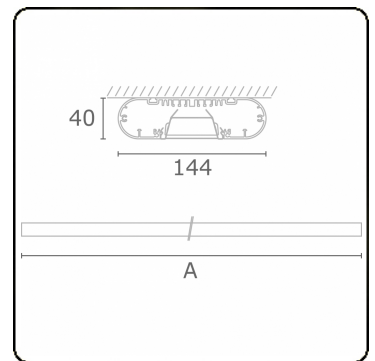

Ro-LED Direct - VDT - HO 150mA - ANO
05.92020503-0001

Fixture details

Mounting	Ceiling
Light emission	Direct
Fitting cover	VDT louvre
Protection rate	IP 20
Housing	Aluminium
Finish	anodized finish
Certificates	CE, ISO 9001

Electric details

Protection class	I
Supply	230V
Control gear box	Current driver

Lamp details

Lamptype	LED 3000K
Wattage	3,2W
Gross luminous flux	6400
Luminaire power	35,2W
Number	10
Lifetime LED module	L80/B10 > 72000h
Color tolerance	MacAdam 3
CRI	>80

Photometric details

UGR	<19
CIE Fluxcode	80 99 100 100 71

Dimensions

A	2810 mm
---	---------

Remarks

Ceiling luminaire - Direct - HO 150mA - VDT - ANO

ENERGY

Verrijgbaar op aanvraag.