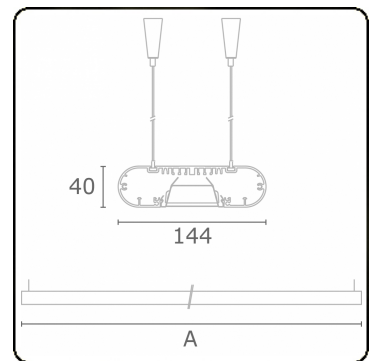

Electric details

Protection class	I
Supply	230V
Control gear box	Current driver DALI/TD

Lamp details

Lamptype	LED 3000K
Wattage	3,2W
Gross luminous flux	3200
Luminaire power	17,6W
Number	5
Lifetime LED module	L80/B10 > 72000h
Color tolerance	MacAdam 3
CRI	>80

Photometric details

UGR	<19
CIE Fluxcode	80 99 100 100 71

Dimensions

A	1410 mm
---	---------

Remarks

Suspended luminaire - Direct - HO 150mA - VDT - ANO

ENERGY

Verrijgbaar op aanvraag.