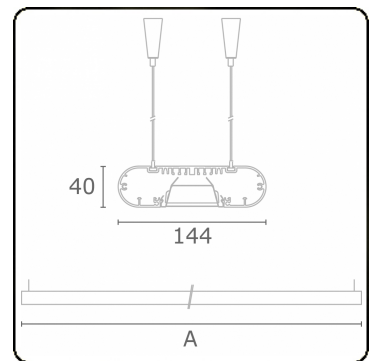

Ro-LED Direct - VDT - HO 150mA - ANO  
04.92020573-0001

**Fixture details**

Mounting	Pendant
Light emission	Direct
Fitting cover	VDT louvre
Protection rate	IP 20
Housing	Aluminium
Finish	anodized finish
Certificates	CE, ISO 9001

**Electric details**

Protection class	I
Supply	230V
Control gear box	Current driver

**Lamp details**

Lamptype	LED 3000K
Wattage	3,2W
Gross luminous flux	4480
Luminaire power	24,6W
Number	7
Lifetime LED module	L80/B10 > 72000h
Color tolerance	MacAdam 3
CRI	>80

**Photometric details**

UGR	<19
CIE Fluxcode	80 99 100 100 71

**Dimensions**

A	1970 mm
---	---------

**Remarks**

Suspended luminaire - Direct - HO 150mA - VDT - ANO

**ENERGY**

Verrijgbaar op aanvraag.