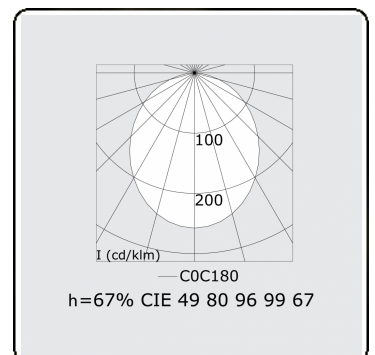

Electric details

Protection class	I
Supply	230V
Control gear box	Current driver

Lamp details

Lamptype	LED 4000K
Wattage	3,2W
Gross luminous flux	4690
Luminaire power	24,6W
Number	7
Lifetime LED module	L80/B10 > 72000h
Color tolerance	MacAdam 3
CRI	>80

Photometric details

UGR	>19
CIE Fluxcode	49 80 96 99 67

Dimensions

A	1970 mm
---	---------

Remarks

Ceiling luminaire - Direct - HO 150mA - satin - RAL

ENERGY

A ▶
B ▶ Verkrijgbaar op aanvraag.
C ▶ Disponible sur demande.
D ▶
E ▶ Available on request.
F ▶ Auf Anfrage.
G ▶