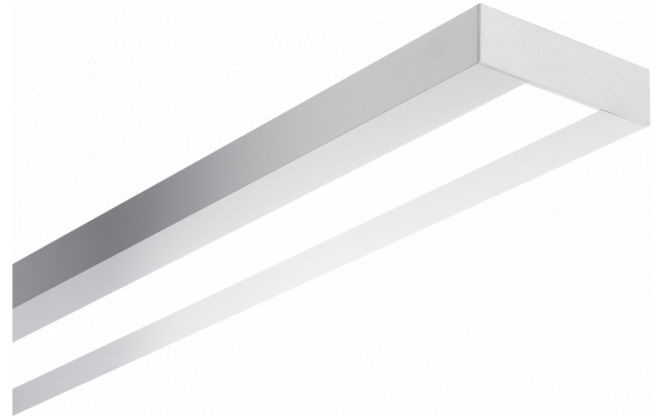

Re-LED Direct - satin - HO 150mA - RAL
05.91000574-9999

Fixture details

Mounting	Ceiling
Light emission	Direct
Fitting cover	satin diffusor
Protection rate	IP 20
Housing	Aluminium
Finish	RAL colour at your choice
Certificates	CE, ISO 9001

Photometric details

UGR	>19
CIE Fluxcode	49 80 96 99 67

Dimensions

A	1970 mm
---	---------

Remarks

Ceiling luminaire - Direct - HO 150mA - satin - RAL

ENERGY

A ▶
B ▶ Verkrijgbaar op aanvraag.
C ▶ Disponible sur demande.
D ▶
E ▶ Available on request.
F ▶ Auf Anfrage.
G ▶