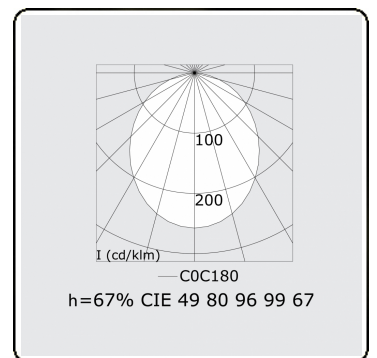

Electric details

Protection class	I
Supply	230V
Control gear box	Current driver

Lamp details

Lamptype	LED 4000K
Wattage	3,2W
Gross luminous flux	2680
Luminaire power	14,1W
Number	4
Lifetime LED module	L80/B10 > 72000h
Color tolerance	MacAdam 3
CRI	>80

Photometric details

UGR	>19
CIE Fluxcode	49 80 96 99 67

Dimensions

A	1130 mm
---	---------

Remarks

Ceiling luminaire - Direct - HO 150mA - satin - RAL

ENERGY

Verrijgbaar op aanvraag.