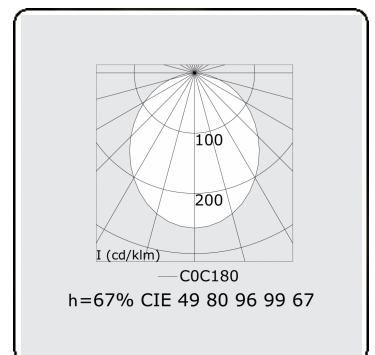

Electric details

Protection class	I
Supply	230V
Control gear box	Current driver

Lamp details

Lamptype	LED 3000K
Wattage	3,2W
Gross luminous flux	5760
Luminaire power	31,7W
Number	9
Lifetime LED module	L80/B10 > 72000h
Color tolerance	MacAdam 3
CRI	>80

Photometric details

UGR	>19
CIE Fluxcode	49 80 96 99 67

Dimensions

A	2530 mm
---	---------

Remarks

Ceiling luminaire - Direct - HO 150mA - satin - RAL

ENERGY

Verrijgbaar op aanvraag.