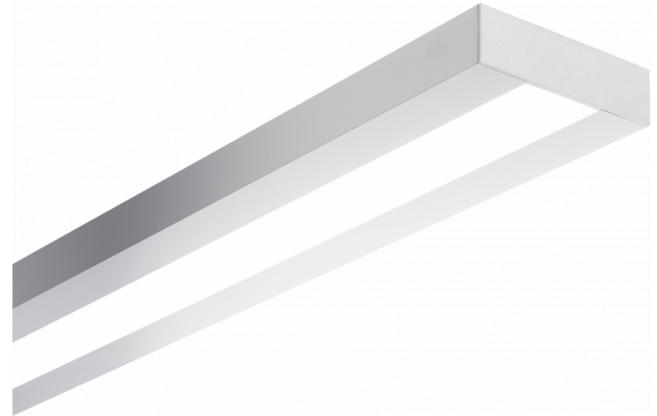

Re-LED Direct - satin - HO 150mA - RAL
05.91000563-9999

Fixture details

Mounting	Ceiling
Light emission	Direct
Fitting cover	satin diffusor
Protection rate	IP 20
Housing	Aluminium
Finish	RAL colour at your choice
Certificates	CE, ISO 9001

Photometric details

UGR	>19
CIE Fluxcode	49 80 96 99 67

Dimensions

A	1690 mm
---	---------

Remarks

Ceiling luminaire - Direct - HO 150mA - satin - RAL

ENERGY

A
 Verkrijgbaar op aanvraag.
B
 Disponible sur demande.
C
D
 Available on request.
E
F
 Auf Anfrage.
G