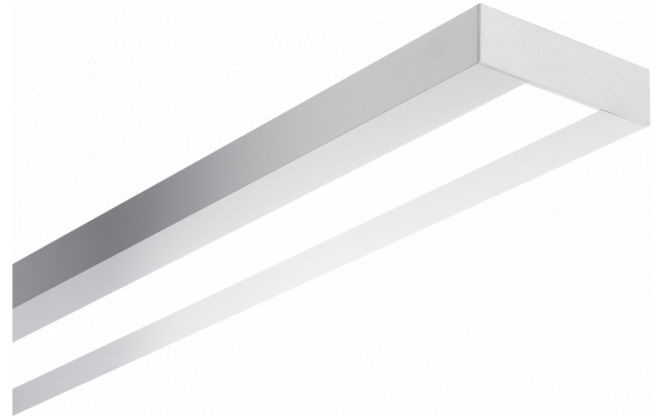

Re-LED Direct - satin - HO 150mA - RAL
05.91000543-9999

Fixture details

Mounting	Ceiling
Light emission	Direct
Fitting cover	satin diffusor
Protection rate	IP 20
Housing	Aluminium
Finish	RAL colour at your choice
Certificates	CE, ISO 9001

Photometric details

UGR	>19
CIE Fluxcode	49 80 96 99 67

Dimensions

A	1130 mm
---	---------

Remarks

Ceiling luminaire - Direct - HO 150mA - satin - RAL

ENERGY

A
 Verkrijgbaar op aanvraag.
B
 Disponible sur demande.
C
D
 Available on request.
E
F
 Auf Anfrage.
G