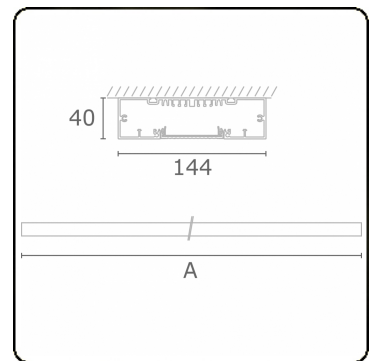

Re-LED Direct - MPO - HO 150mA - ANO
05.91014584-0001

Fixture details

Mounting	Ceiling
Light emission	Direct
Fitting cover	micro prismatic diffuser
Protection rate	IP 20
Housing	Aluminium
Finish	anodized finish
Certificates	CE, ISO 9001

Electric details

Protection class	I
Supply	230V
Control gear box	Current driver DALI/TD

Lamp details

Lamptype	LED 4000K
Wattage	3,2W
Gross luminous flux	5360
Luminaire power	28,2W
Number	8
Lifetime LED module	L80/B10 > 72000h
Color tolerance	MacAdam 3
CRI	>80

Photometric details

UGR	>19
CIE Fluxcode	58 89 98 100 54

Dimensions

A	2250 mm
---	---------

Remarks

Ceiling luminaire - Direct - HO 150mA - MPO - ANO

ENERGY

Verrijgbaar op aanvraag.