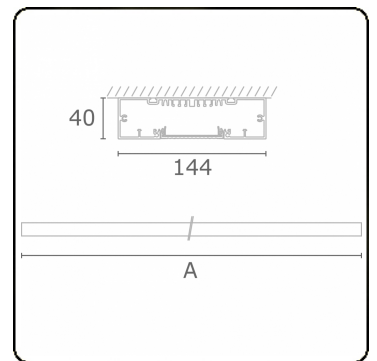

Re-LED Direct - MPO - HO 150mA - ANO
05.91014574-0001

Fixture details

Mounting	Ceiling
Light emission	Direct
Fitting cover	micro prismatic diffuser
Protection rate	IP 20
Housing	Aluminium
Finish	anodized finish
Certificates	CE, ISO 9001

Electric details

Protection class	I
Supply	230V
Control gear box	Current driver DALI/TD

Lamp details

Lamptype	LED 4000K
Wattage	3,2W
Gross luminous flux	4690
Luminaire power	24,6W
Number	7
Lifetime LED module	L80/B10 > 72000h
Color tolerance	MacAdam 3
CRI	>80

Photometric details

UGR	>19
CIE Fluxcode	58 89 98 100 54

Dimensions

A	1970 mm
---	---------

Remarks

Ceiling luminaire - Direct - HO 150mA - MPO - ANO

ENERGY

Verrijgbaar op aanvraag.