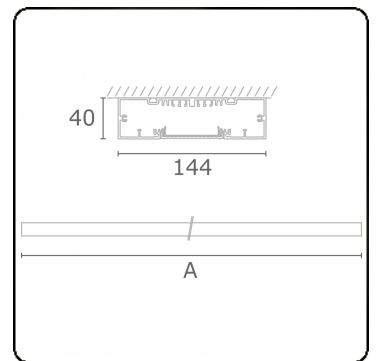

Re-LED Direct - MPO - HO 150mA - ANO  
05.91010544-0001

**Fixture details**

Mounting	Ceiling
Light emission	Direct
Fitting cover	micro prismatic diffuser
Protection rate	IP 20
Housing	Aluminium
Finish	anodized finish
Certificates	CE, ISO 9001

**Electric details**

Protection class	I
Supply	230V
Control gear box	Current driver

**Lamp details**

Lamptype	LED 4000K
Wattage	3,2W
Gross luminous flux	2680
Luminaire power	14,1W
Number	4
Lifetime LED module	L80/B10 > 72000h
Color tolerance	MacAdam 3
CRI	>80

**Photometric details**

UGR	>19
CIE Fluxcode	58 89 98 100 54

**Dimensions**

A	1130 mm
---	---------

**Remarks**

Ceiling luminaire - Direct - HO 150mA - MPO - ANO

**ENERGY**

Verrijgbaar op aanvraag.