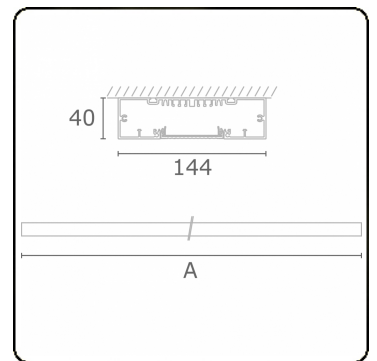

Electric details

Protection class	I
Supply	230V
Control gear box	Current driver DALI/TD

Lamp details

Lamptype	LED 3000K
Wattage	3,2W
Gross luminous flux	6400
Luminaire power	35,2W
Number	10
Lifetime LED module	L80/B10 > 72000h
Color tolerance	MacAdam 3
CRI	>80

Photometric details

UGR	>19
CIE Fluxcode	58 89 98 100 54

Dimensions

A	2810 mm
---	---------

Remarks

Ceiling luminaire - Direct - HO 150mA - MPO - ANO

ENERGY

Verrijgbaar op aanvraag.