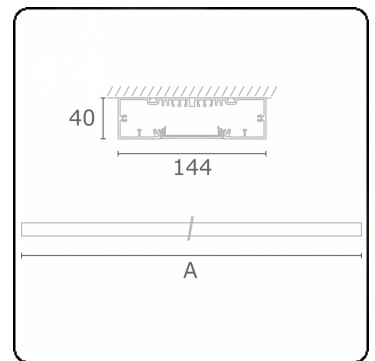

Re-LED Direct - MPO - HO 150mA - ANO
05.91014573-0001

Fixture details

Mounting	Ceiling
Light emission	Direct
Fitting cover	micro prismatic diffuser
Protection rate	IP 20
Housing	Aluminium
Finish	anodized finish
Certificates	CE, ISO 9001

Electric details

Protection class	I
Supply	230V
Control gear box	Current driver DALI/TD

Lamp details

Lamptype	LED 3000K
Wattage	3,2W
Gross luminous flux	4480
Luminaire power	24,6W
Number	7
Lifetime LED module	L80/B10 > 72000h
Color tolerance	MacAdam 3
CRI	>80

Photometric details

UGR	>19
CIE Fluxcode	58 89 98 100 54

Dimensions

A	1970 mm
---	---------

Remarks

Ceiling luminaire - Direct - HO 150mA - MPO - ANO

ENERGY

Verrijgbaar op aanvraag.