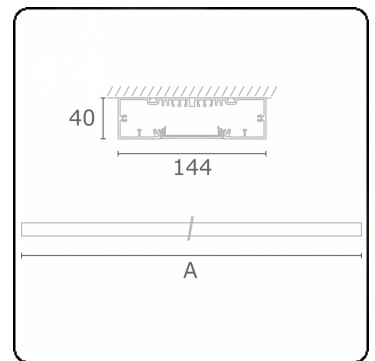

Re-LED Direct - MPO - HO 150mA - ANO
05.91010503-0001

Fixture details

Mounting	Ceiling
Light emission	Direct
Fitting cover	micro prismatic diffuser
Protection rate	IP 20
Housing	Aluminium
Finish	anodized finish
Certificates	CE, ISO 9001

Electric details

Protection class	I
Supply	230V
Control gear box	Current driver

Lamp details

Lamptype	LED 3000K
Wattage	3,2W
Gross luminous flux	6400
Luminaire power	35,2W
Number	10
Lifetime LED module	L80/B10 > 72000h
Color tolerance	MacAdam 3
CRI	>80

Photometric details

UGR	>19
CIE Fluxcode	58 89 98 100 54

Dimensions

A	2810 mm
---	---------

Remarks

Ceiling luminaire - Direct - HO 150mA - MPO - ANO

ENERGY

Verrijgbaar op aanvraag.