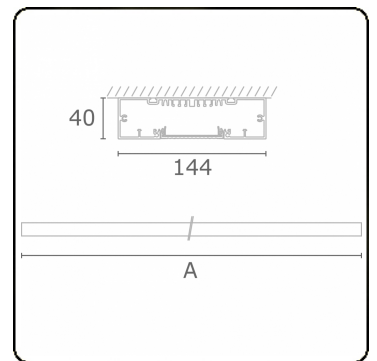

Re-LED Direct - MPO - HO 150mA - ANO  
05.91010573-0001

**Fixture details**

Mounting	Ceiling
Light emission	Direct
Fitting cover	micro prismatic diffuser
Protection rate	IP 20
Housing	Aluminium
Finish	anodized finish
Certificates	CE, ISO 9001

**Electric details**

Protection class	I
Supply	230V
Control gear box	Current driver

**Lamp details**

Lamptype	LED 3000K
Wattage	3,2W
Gross luminous flux	4480
Luminaire power	24,6W
Number	7
Lifetime LED module	L80/B10 > 72000h
Color tolerance	MacAdam 3
CRI	>80

**Photometric details**

UGR	>19
CIE Fluxcode	58 89 98 100 54

**Dimensions**

A	1970 mm
---	---------

**Remarks**

Ceiling luminaire - Direct - HO 150mA - MPO - ANO

**ENERGY** 

Verrijgbaar op aanvraag.